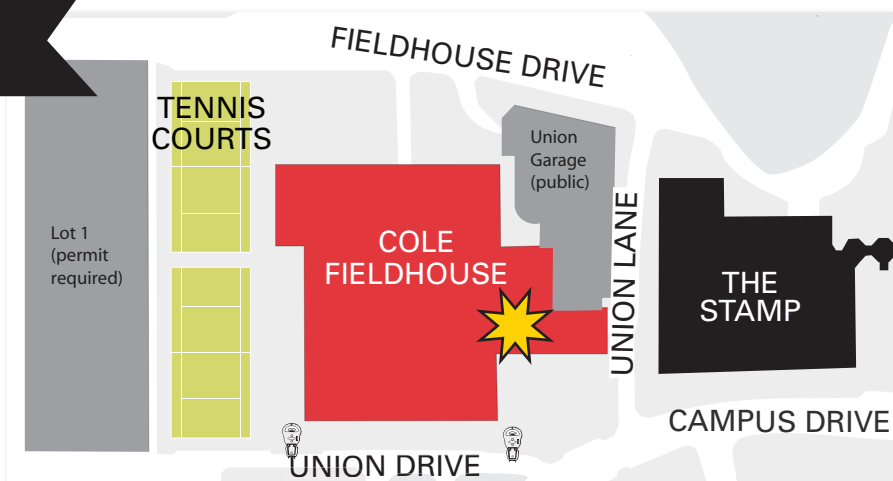

now open in Cole Fieldhouse

# MOTHERS LOUNGE

### COLE FIELDHOUSE ROOM 1201 OUTSIDE THE DRISKELL CENTER

Enter at the Driskell Center located to the right of the Cole Fieldhouse front entrance.

Room 1201 is on your immediate left upon entering.